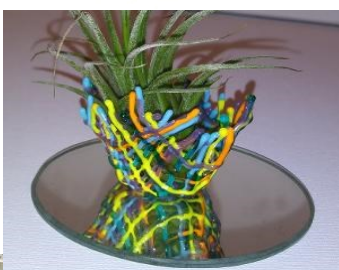

Havertown Open Studio Tour

Sat., Dec. 2
10am-5pm

Sun. Dec. 3
12-5pm

HavertownOpenStudioTour.com

* *Studio 1-2430 Hirst Terrace Havertown PA 19083* corner house entrance on E. Hillcrest
Jack Creighton, woven glass, glass with plants
creightonjack026@gmail.com
610-449-5680
Guest artist: **Jeff Kimmel**, painter
610-449-0594 jeff_signs@yahoo.com